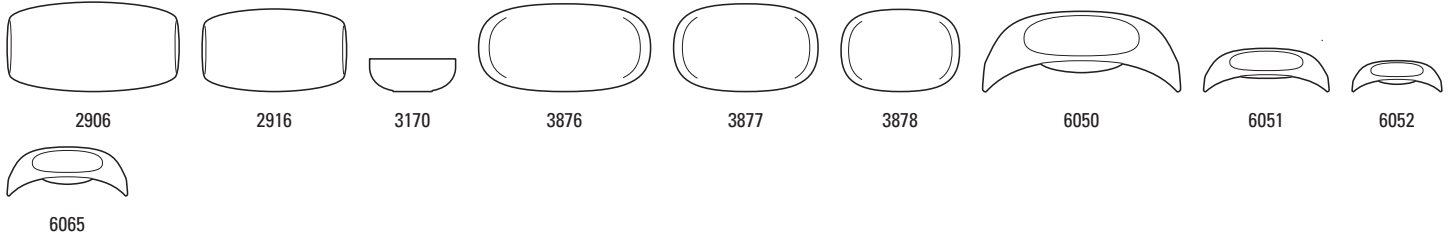

Urban Nature 10-3452-

Code	Items	Dim.
2906	Serving dish	{1} 50x26cm
2916	Serving dish	{1} 42x24cm
3170	Oval salad bowl	{1} 25cm
3876	Serving bowl	{1} 50x27cm
3877	Serving bowl	{1} 42x25,5cm
3878	Serving bowl	{1} 35x24cm

Urban Nature 10-3452-

Code	Items	Dim.
6050	Fruit traverse	{1} 57,5x26,5cm, 2,20l
6051	Traverse (1)	{1} 37x14cm, 0,20l
6052	Traverse (2)	{1} 26x11,5cm, 0,15l
6065	Pasta traverse	{1} 35x18cm, 0,58l

Dinnerware

Stemware

Cutlery

Modern Dining

Gifts

Kids

Seasonals

like. by Williams & Berg