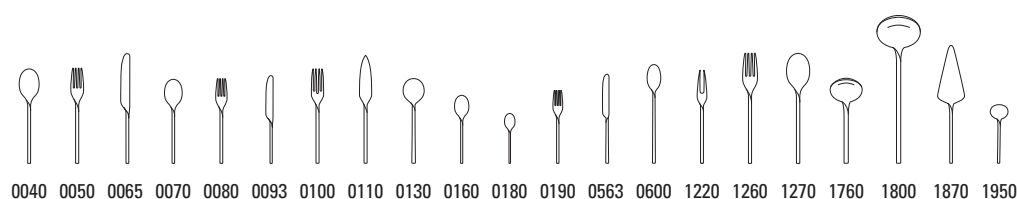

Supplements: Dinnerware „Performer“ page 22 / Coffee & Tea page 95 / Vases & Hurricanes page 114.