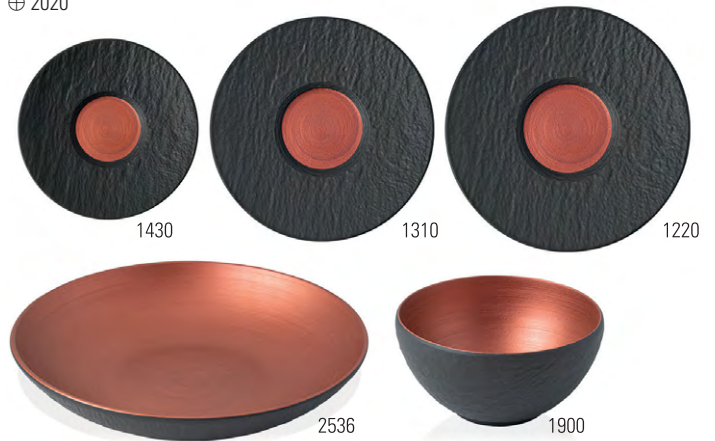

MANUFACTURE ROCK GLOW

⊕ 2020

Premium Porcelain, dishwasher safe, microwave safe

Manufacture Rock Glow 10-4283-

Code	Items	Dim.
1220	Saucer white coffee cup	{6} 17x17x2cm
1310	Saucer coffee cup	{6} 15,5x15,5x2cm
1430	Saucer espresso cup	{6} 12x12x2cm
1900	Bowl	{4} 14x14x7cm, 0,43l
2536	Bowl flat	{6} 24x24x5cm, 0,43l