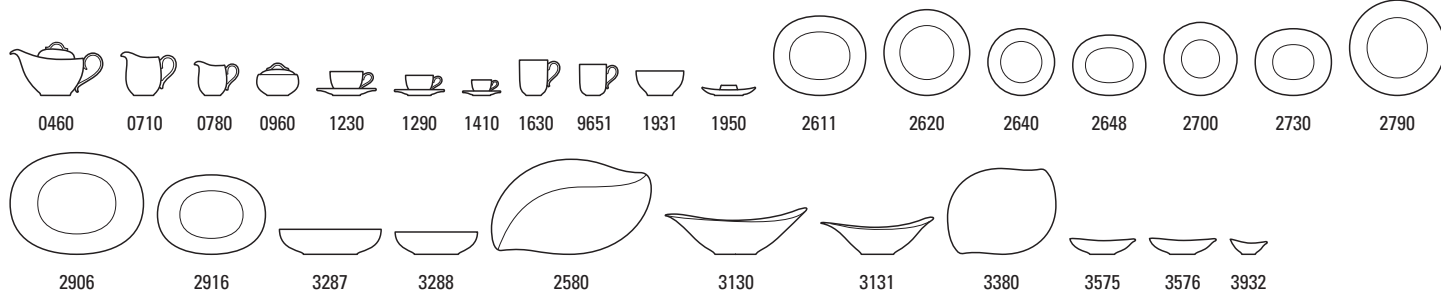

0460 0710 0780 0960 1230 1290 1410 1630 9651 1931 1950 2611 2620 2640 2648 2700 2730 2790
2906 2916 3287 3288 2580 3130 3131 3380 3575 3576 3932

New Cottage Basic 10-3460-

Code	Items	Dim.
0460	Teapot 6 pers.	{1} 1,20l
0710	Milk jug	{1} 0,60l
0780	Creamer 6 pers.	{1} 0,30l
0960	Sugar/jampot 6 pers.	{1} 0,45l
1230	Breakfast cup & saucer 2pcs	
1240	Breakfast cup	{6} 0,39l
1250	Saucer breakfast cup	{6} 19cm
1260	Tea cup & saucer 2pcs	
1270	Tea cup	{6} 0,24l
1280	Saucer tea cup	{6} 16cm
1290	Coffee cup & saucer 2pcs	
1300	Coffee cup	{6} 0,25l
1310	Saucer coffee cup	{6} 16cm
1410	Espresso cup & saucer 2pcs	
1420	Espresso cup	{6} 0,08l
1430	Saucer espresso cup	{6} 12cm
1630	Latte Macciato Mug	{6} 0,48l
9651	Mug	{6} 0,33l
1931	French-Bol	{4} 0,75l
1932	Bol	{6} 16x14cm
1950	Egg cup	{4}

2611	Oval flat plate	{6} 29x25cm
2620	Flat plate	{6} 27cm
2640	Salad plate	{6} 21cm
2648	Oval salad plate	{6} 23x19cm
2700	Deep plate	{6} 23cm, 0,40l
2730	Oval deep plate	{6} 24x21cm, 0,50l
2790	Round gourmet plate	{1} 30cm
2906	Serving dish	{1} 42cm
2916	Serving dish	{1} 34cm, 0,50l
3287	Oval bowl	{1} 32cm, 3,45l
3288	Oval bowl	{1} 26cm, 1,80l
8543	Starter set 8 pcs.	{1}

New Cottage Special Serve Salad 10-3461-

Code	Items	Dim.
2580	Serving plate	{1} 50x30cm
3130	Salad bowl	{1} 45x31cm, 3,79l
3131	Salad bowl	{1} 36x24cm, 1,15l
3380	Bowl flat	{6} 34cm, 0,60l
3575	Deep bowl	{6} 29cm, 0,60l
3576	Deep bowl	{1} 21x18cm, 0,40l
3932	Dip	{6} 12x8cm, 0,07l

Dinnerware
Stemware
Cutlery
Modern Dining
Gifts
Kids
Seasonals
like. by Williams & Berg