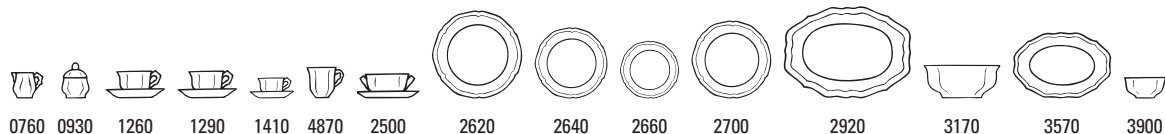

Manoir 10-2396-

Code	Items	Dim.
0760	Creamer 6 pers.	{1} 0,25l
0930	Covered sugar 6 pers.	{1} 0,20l
1260	Tea cup & saucer 2pcs	
1270	Tea cup	{6} 0,20l
1280	Saucer tea cup	{6} 15cm
1290	Coffee cup & saucer 2pcs	
1300	Coffee cup	{6} 0,20l
1310	Saucer coffee cup	{6} 15cm
1410	Espresso cup & saucer 2pcs	
1420	Espresso cup	{6} 0,10l
1430	Saucer espresso cup	{6} 13cm

4870	Mug	{6} 0,30l
2500	Soup cup & saucer 2pcs	
2510	Soup cup	{6} 0,35l
2520	Saucer soup cup	{6} 17cm
2620	Flat plate	{6} 26cm
2640	Salad plate	{6} 21cm
2660	Bread & butter plate	{6} 17cm
2700	Deep plate	{6} 23cm, 0,27l
2920	Oval platter (2)	{1} 37cm
3170	Salad bowl (2)	{1} 21cm
3570	Pickle dish	{1} 24cm
3900	Individual bowl (2)	{6} 15cm