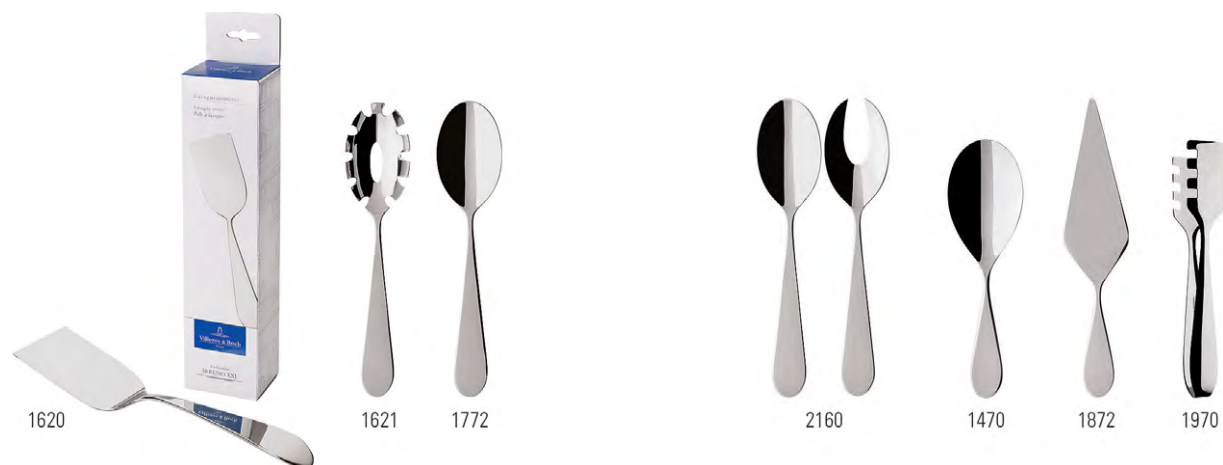

SERENO XXL

stainless steel, dishwasher safe

Sereno XXL 12-6402-

Code	Items	Dim.
1620	Lasagne server	{1} 297mm
1621	Pasta serving spoon	{1} 295mm
1772	Serving spoon	{1} 297mm

Sereno XXL 12-6402-

Code	Items	Dim.
2160	Salad serving set	{1} 297mm
1470	Rice spoon	{1} 251mm
1872	Pie server	{1} 297mm
1970	Serving tongs	{1} 250mm