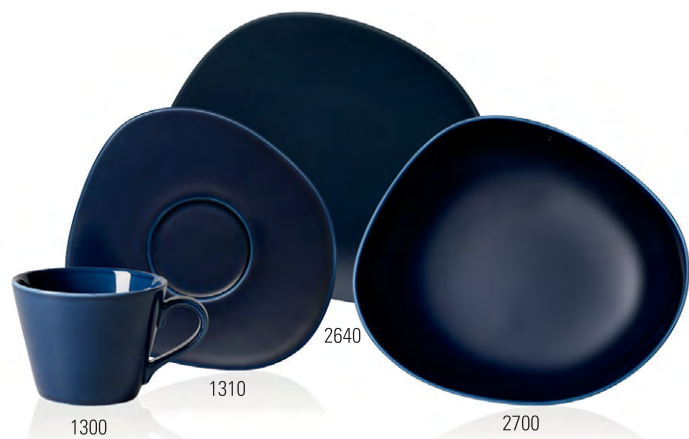

ORGANIC DARK BLUE

Porcelain, dishwasher safe, microwave safe

Organic Dark Blue 19-5290-

Code	Items	Dim.
1300	Coffee cup	{6} 12x9,5x7cm, 0,27l
1310	Saucer coffee cup	{6} 17,5x16x2cm
2640	Salad plate	{6} 21x17x2cm
2700	Deep plate	{6} 20x18x5,5cm, 0,75l

Organic Dark Blue 19-5290-

Code	Items	Dim.
1900	Bowl	{6} 15x15x7,5cm, 0,73l
2610	Flat plate	{6} 28x24x3cm
9651	Mug	{6} 12,5x9x10cm, 0,35l