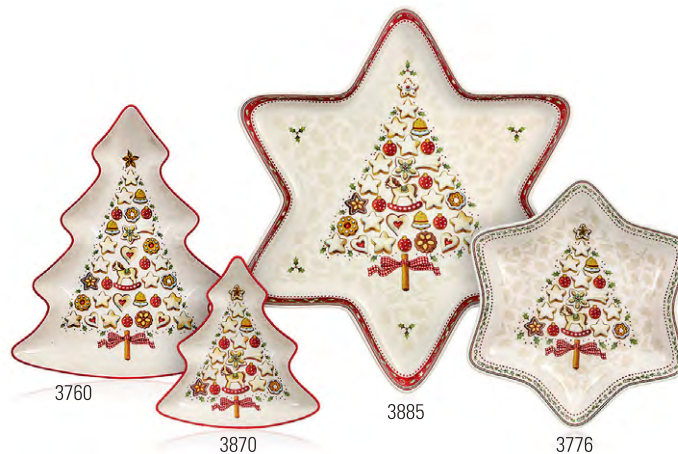

WINTER BAKERY DELIGHT

Premium Porcelain, microwave safe

Winter Bakery Delight 14-8612-

Code	Items	Dim.
3760	Bowl Tree large	{1} 26,5cm
3885	Star bowl large	{1} 37,5x33cm
3776	Star bowl medium Tree	{1} 24,5cm
3870	Bowl Tree small	{1} 17cm

Seasonal item - while stock lasts