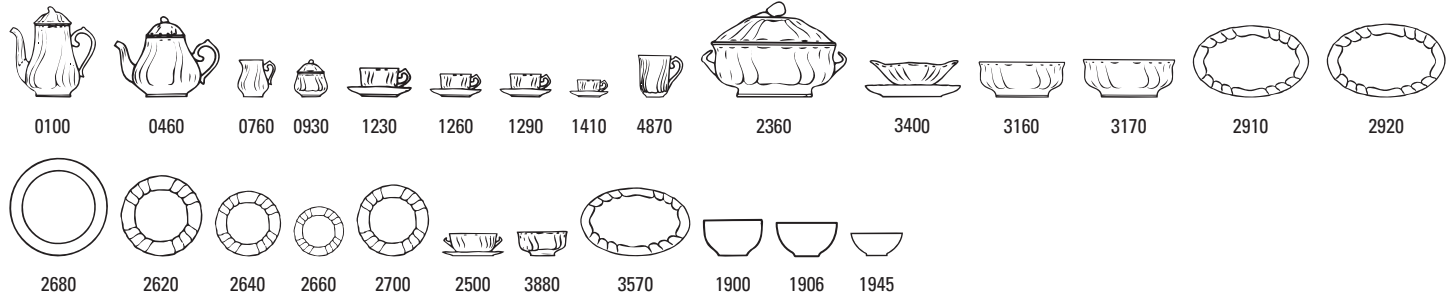

Premium Porcelain, dishwasher safe, microwave safe