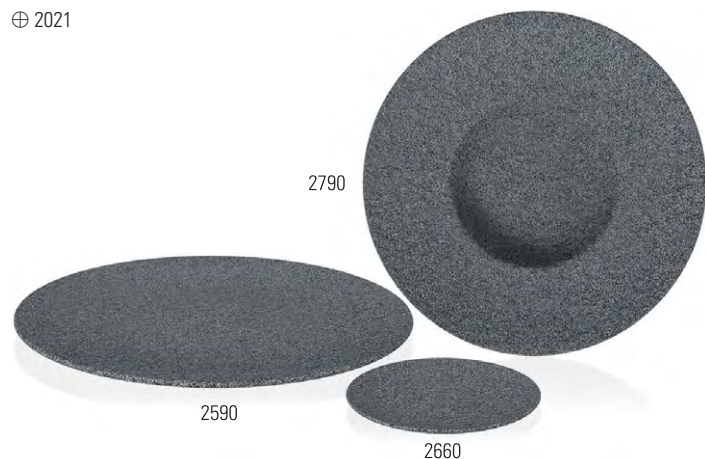

MANUFACTURE ROCK GRANIT

⊕ 2021

Premium Porcelain, dishwasher safe, microwave safe

Manufacture Rock Granit 10-4284-

Code	Items	Dim.
2590	Gourmet plate	{6} 32x32x2,5cm
2660	Bread & Butter Plate	{6} 15,5x15,5x2cm
2790	Pasta plate	{6} 28x28x5cm, 0,28l

Supplements: Stemware, Wine & Bar page 57 / Cutlery stainless steel page 69 / Vases & Hurricanes page 115-117.