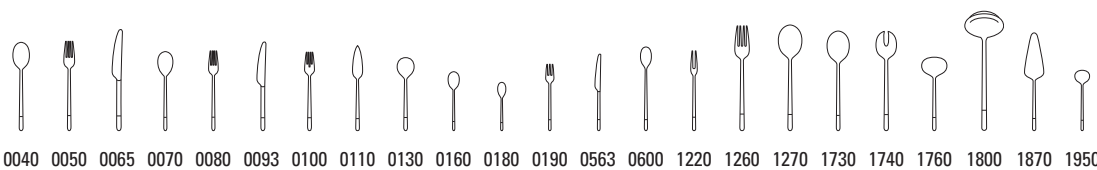

0040 0050 0065 0070 0080 0093 0100 0110 0130 0160 0180 0190 0563 0600 1220 1260 1270 1730 1740 1760 1800 1870 1950