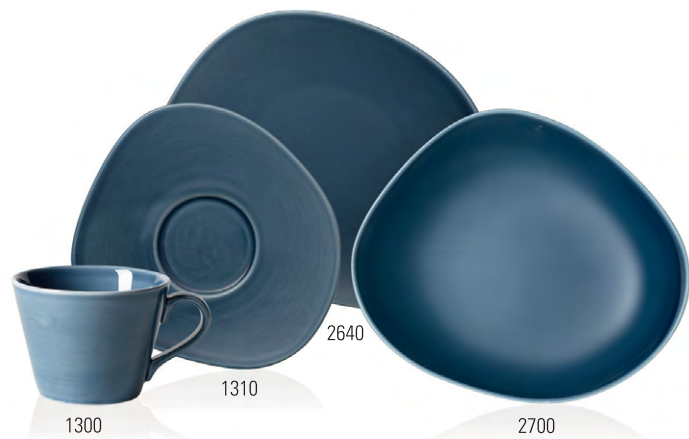

ORGANIC TURQUOISE

Porcelain, dishwasher safe, microwave safe

Organic Turquoise 19-5291-

Code	Items	Dim.
1300	Coffee cup	{6} 12x9,5x7cm, 0,27l
1310	Saucer coffee cup	{6} 17,5x16x2cm
2640	Salad plate	{6} 21x17x2cm
2700	Deep plate	{6} 20x18x5,5cm, 0,75l