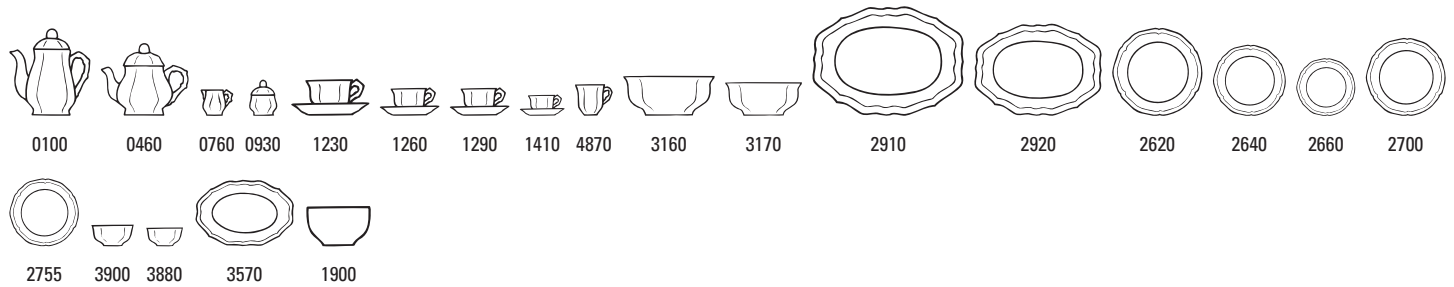

Petite Fleur 10-2395-

Code	Items	Dim.
0100	Coffeepot 6 pers.	{1} 1,25l
0460	Teapot 6 pers.	{1} 1,00l
0760	Creamer 6 pers.	{1} 0,25l
0930	Covered sugar 6 pers.	{1} 0,20l
1230	Breakfast cup & saucer 2pcs	
1240	Breakfast cup	{6} 0,35l
1250	Saucer breakfast cup	{6} 17cm
1260	Tea cup & saucer 2pcs	
1270	Tea cup	{6} 0,20l
1280	Saucer tea cup	{6} 15cm
1290	Coffee cup & saucer 2pcs	
1300	Coffee cup	{6} 0,20l
1310	Saucer coffee cup	{6} 15cm
1410	Espresso cup & saucer 2pcs	

1420	Espresso cup	{6} 0,10l
1430	Saucer espresso cup	{6} 13cm
4870	Mug	{6} 0,30l
3160	Salad bowl (1)	{1} 3,00l
3170	Salad bowl (2)	{1} 21cm
2910	Oval platter (1)	{1} 44cm
2920	Oval platter (2)	{1} 37cm
2620	Flat plate	{6} 26cm
2640	Salad plate	{6} 21cm
2660	Bread & butter plate	{6} 17cm
2700	Deep plate	{6} 23cm, 0,27l
2755	Deep plate	{6} 0,30l
3900	Individual bowl (2)	{6} 0,50l
3880	Individual bowl (3)	{6} 0,37l
3570	Pickle dish	{1} 24cm
1900	Bowl	{4} 0,65l

Supplements: Table Linen page 120.

Dinnerware

Stemware

Cutlery

Modern Dining

Gifts

Kids

Seasonals

like. by Williams & Birch