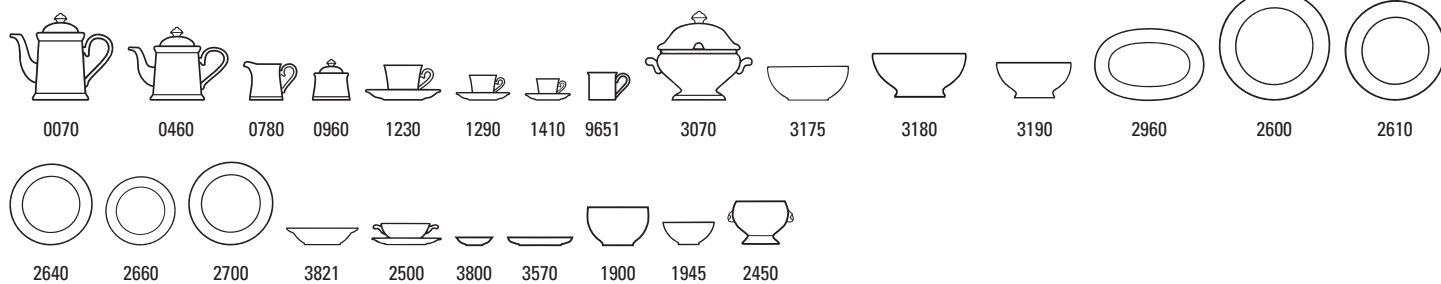

Premium Porcelain, dishwasher safe, microwave safe

from left to right: FERME, FLEUR, PROMENADE, CHASSE