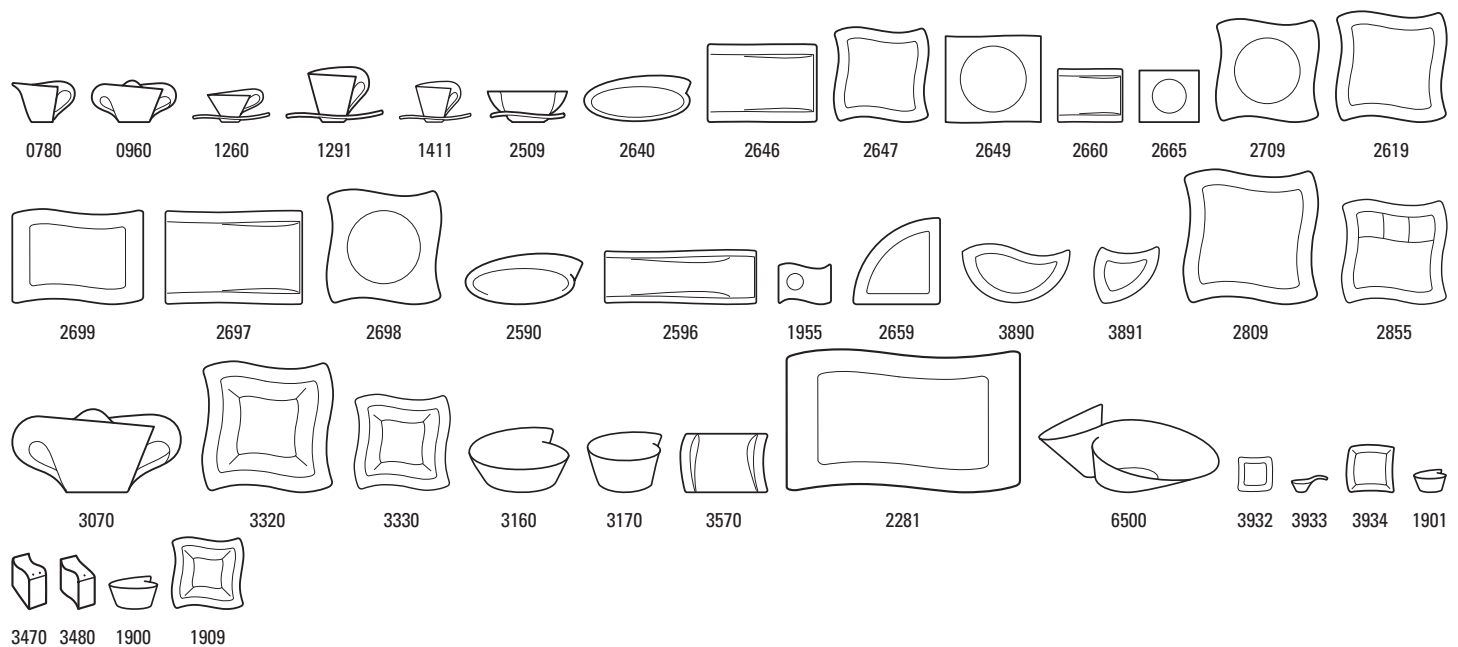

Premium Porcelain, dishwasher safe, microwave safe