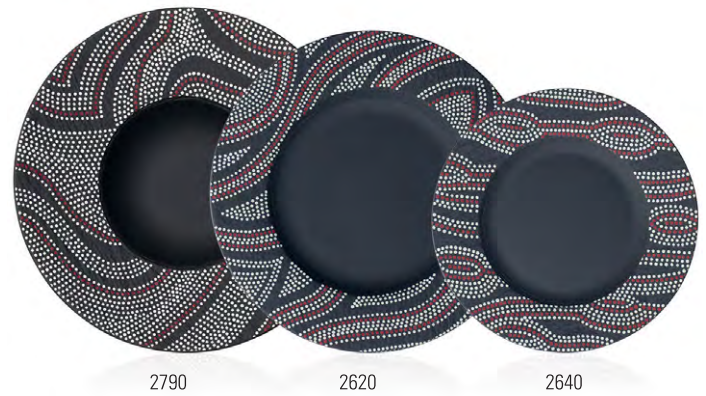

MANUFACTURE ROCK DESERT

⊕ 2019

Premium Porcelain, dishwasher safe, microwave safe

Manufacture Rock Desert 10-4250-

Code	Items	Dim.
2590	Gourmet plate	{1} 32x32x2,5cm
2660	Bread & Butter Plate	{6} 15,5x15,5x2cm
2536	Bowl flat	{6} 24x24x5cm, 0,43l

Manufacture Rock Desert 10-4250-

Code	Items	Dim.
2790	Pasta plate	{6} 28x28x5cm, 0,28l
2620	Flat plate	{6} 27x27x2cm
2640	Salad plate	{6} 22x22x2cm

Supplements: Stemware, Wine & Bar page 57 / Cutlery stainless steel page 69 / Vases & Hurricanes page 115-117.