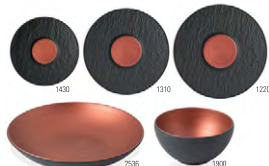

Manufacture Rock Glow

p. 19