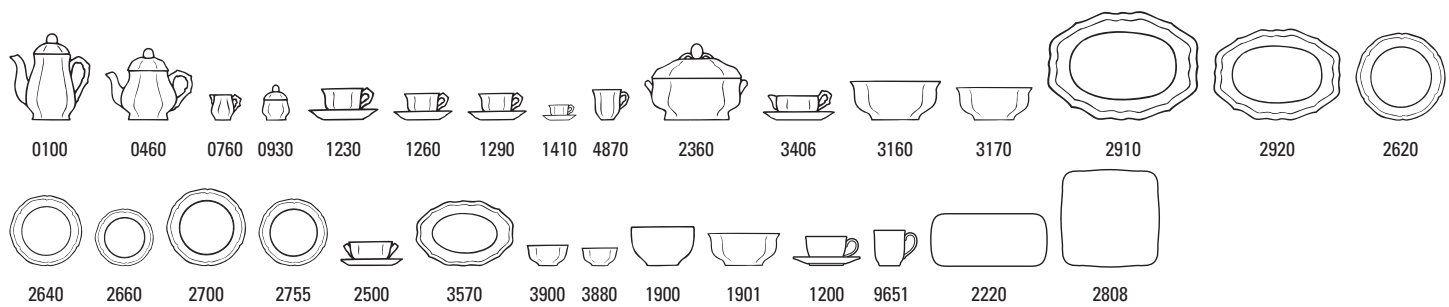

French Garden Fleurence Novelties 2019

French Garden Green Line

Dinnerware

Stemware

Cutlery

Modern Dining

Gifts

Kids

Seasonals

like. by Villalby & Band