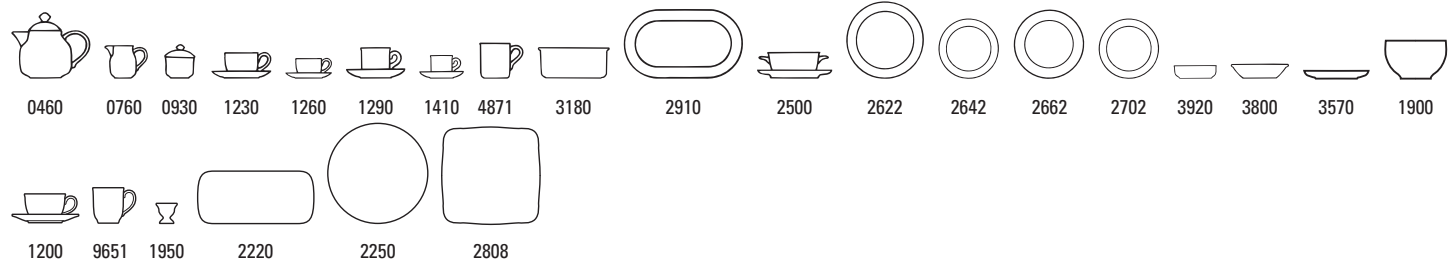

Seasonals

like. by Villony & Beck

Premium Porcelain, dishwasher safe, microwave safe

Charm & Breakfast Design Naif

Design Naif Gifts

**Design Naif 10-2337-**

Code	Items	Dim.
0460	<b>Teapot 6 pers.</b>	{1} 0,90l
0760	<b>Creamer 6 pers.</b>	{1} 0,25l
0930	<b>Covered sugar 6 pers.</b>	{1} 0,20l
1230	<b>Breakfast cup &amp; saucer 2pcs</b>	
1240	Breakfast cup	{6} 0,42l
1250	Saucer breakfast cup	{6} 17cm
1260	<b>Tea cup &amp; saucer 2pcs</b>	
1270	Tea cup	{6} 0,25l
1280	Saucer tea cup	{6} 15cm
1290	<b>Coffee cup &amp; saucer 2pcs</b>	
1300	Coffee cup	{6} 0,20l
1310	Saucer coffee cup	{6} 15cm
1410	<b>Espresso cup &amp; saucer 2pcs</b>	
1420	Espresso cup	{6} 0,10l
1430	Saucer espresso cup	{6} 12cm
4871	<b>Mug Gardener</b>	{6} 0,30l
4872	<b>Mug Castle</b>	{6} 0,30l
4873	<b>Mug Boat</b>	{6} 0,30l
4874	<b>Mug Fisherman</b>	{6} 0,30l
4875	<b>Mug Hamlet</b>	{6} 0,30l
4876	<b>Mug Village street</b>	{6} 0,30l
3180	<b>Salad bowl (3)</b>	{1} 2,00l
2910	<b>Oval platter (2)</b>	{1} 34cm
2500	<b>Soup cup &amp; saucer 2pcs</b>	
2510	Soup cup	{6} 0,45l
2520	Saucer soup cup	{6} 19cm
2622	<b>Flat plate Farmer</b>	{6} 27cm
2623	<b>Flat plate Noah's ark</b>	{6} 27cm
2624	<b>Flat plate Poultry farm</b>	{6} 27cm
2625	<b>Flat plate Village</b>	{6} 27cm
2626	<b>Flat plate Fireplace</b>	{6} 27cm
2627	<b>Flat plate Huntsman</b>	{6} 27cm
2642	<b>Salad plate Farmer</b>	{6} 21cm
2643	<b>Salad plate Noah's ark</b>	{6} 21cm
2644	<b>Salad plate Poultry farm</b>	{6} 21cm
2645	<b>Salad plate Village</b>	{6} 21cm