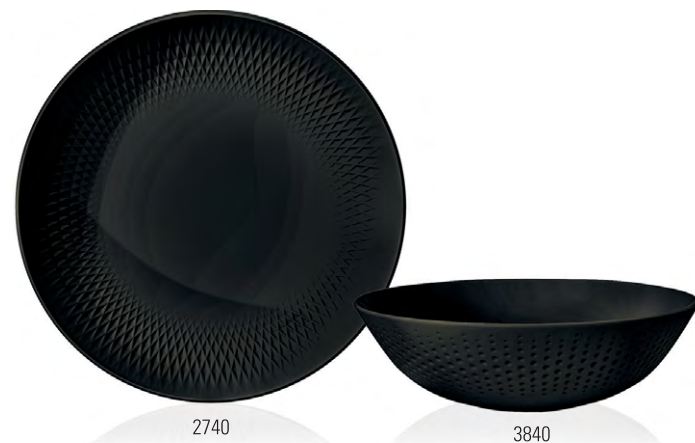

MANUFACTURE COLLIER NOIR

Premium Porcelain

Manufacture Collier noir 10-1682-

Code	Items	Dim.
2740	Centerpiece	{1} 32x3,5cm
3840	Fruit/decorative bowl	{1} 27x8cm