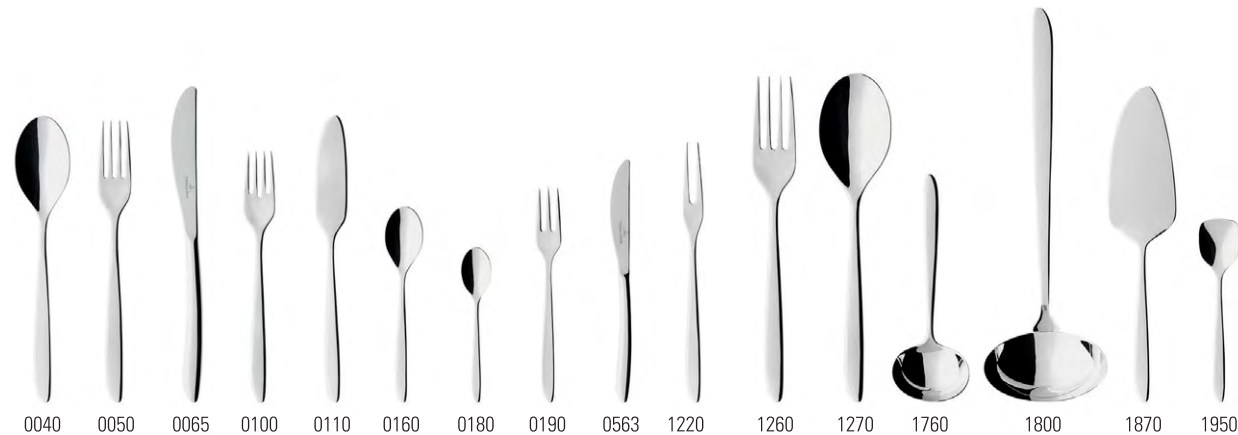

SOFTWAVE

stainless steel, dishwasher safe

SoftWave 12-6444-

Code	Items	Dim.
0040	Dinner spoon	{6} 212mm
0050	Dinner fork	{6} 210mm
0065	Dinner knife	{6} 237mm
0100	Fish fork	{6} 184mm
0110	Fish knife	{6} 214mm
0160	Coffee spoon	{6} 146mm
0180	Espresso spoon	{6} 116mm
0190	Pastry fork	{6} 160mm
0563	Fruit knife	{6} 181mm
1220	Cold meat fork	{1} 195mm

SoftWave 12-6444-

Code	Items	Dim.
1260	Serving fork	{1} 242mm
1270	Serving spoon	{1} 244mm
1760	Gravy ladle	{1} 170mm
1800	Soup ladle	{1} 293mm
1870	Pie server	{1} 235mm
1950	Sugar/ice cream spoon	{6} 138mm

9030	Cutlery set 24pcs
9050	Cutlery set 30pcs
9072	Cutlery set 70pcs
9115	Cutlery set 113pcs lunch