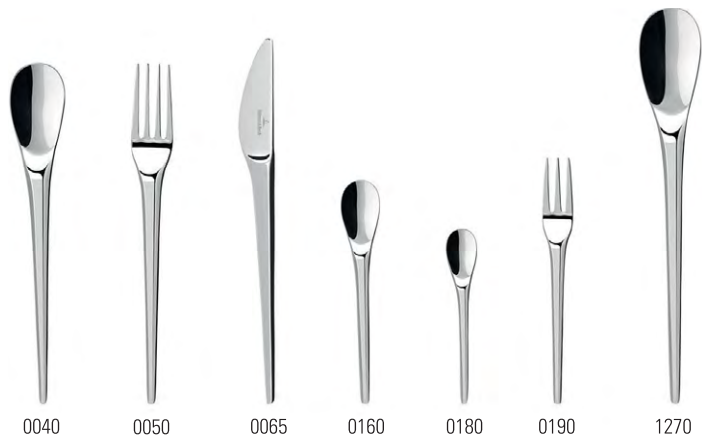

stainless steel, dishwasher safe

NewMoon 12-6529-

Code	Items	Dim.
0040	Dinner spoon	{6} 218mm
0050	Dinner fork	{6} 218mm
0065	Dinner knife	{6} 231mm
0160	Coffee spoon	{6} 141mm
0180	Espresso spoon	{6} 110mm

NewMoon 12-6529-

Code	Items	Dim.
0190	Pastry fork	{6} 155mm
1270	Serving spoon	{1} 250mm
9030	Cutlery set 24pcs	
9050	Cutlery set 30pcs	
9330	Salad servers 2pcs	{1}

Supplements: Dinnerware „Performer“ page 20 / Stemware, Wine & Bar page 58.