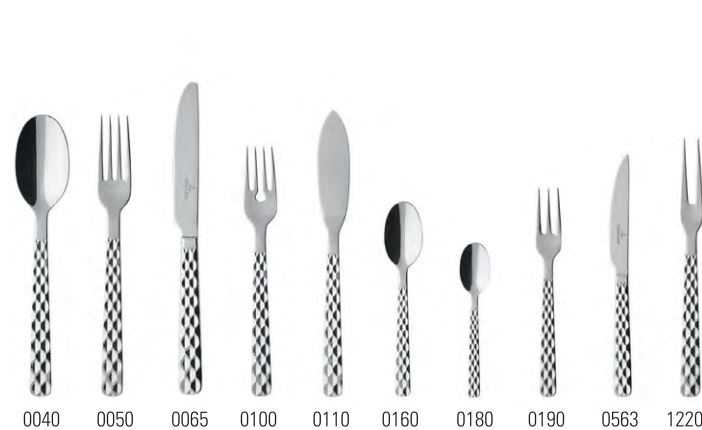

BOSTON

stainless steel, dishwasher safe

Boston 12-6526-

Code	Items	Dim.
0040	Dinner spoon	{6} 212mm
0050	Dinner fork	{6} 210mm
0065	Dinner knife	{6} 237mm
0100	Fish fork	{6} 184mm
0110	Fish knife	{6} 214mm
0160	Coffee spoon	{6} 146mm
0180	Espresso spoon	{6} 116mm
0190	Pastry fork	{6} 158mm
0563	Fruit knife	{6} 181mm
1220	Cold meat fork	{1} 195mm