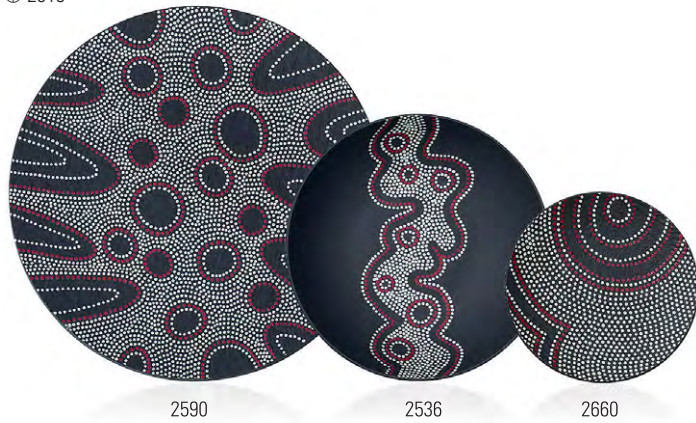

MANUFACTURE ROCK DESERT

⊕ 2019

Premium Porcelain, dishwasher safe, microwave safe

Manufacture Rock Desert 10-4250-

Code	Items	Dim.
2590	Gourmet plate	{1} 32x32x2,5cm
2660	Bread & Butter Plate	{6} 15,5x15,5x2cm
2536	Bowl flat	{6} 24x24x5cm, 0,43l

Manufacture Rock Desert 10-4250-

Code	Items	Dim.
2790	Pasta plate	{6} 28x28x5cm, 0,28l
2620	Flat plate	{6} 27x27x2cm
2640	Salad plate	{6} 22x22x2cm

Supplements: Stemware, Wine & Bar page 57 / Cutlery stainless steel page 69 / Vases & Hurricanes page 115-117.