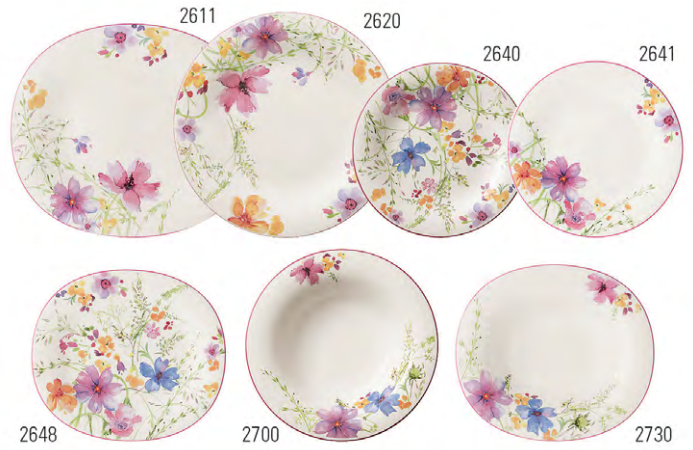

Marieflour Serve & Salad