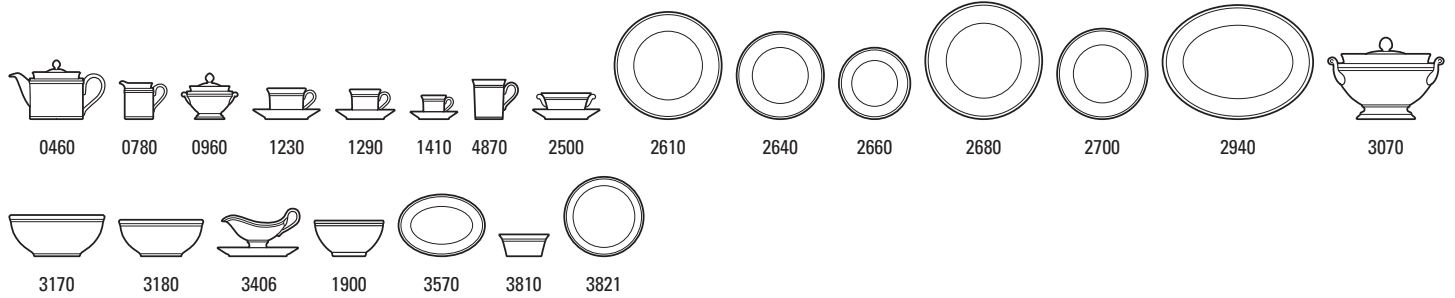

2640

2610

3570

3406

1900

Premium Porcelain, dishwasher safe, microwave safe

**Cellini 10-4600-**

Code	Items	Dim.
0460	<b>Teapot 6 pers.</b>	{1} 1,20l
0780	<b>Creamer 6 pers.</b>	{1} 0,25l
0960	<b>Sugar/jampot 6 pers.</b>	{1} 0,35l
1230	<b>Breakfast cup &amp; saucer 2pcs</b>	
1240	Breakfast cup	{6} 0,35l
1250	Saucer breakfast cup	{6} 18cm
1290	<b>Coffee/tea cup &amp; saucer 2pcs</b>	
1300	Coffee/tea cup	{6} 0,20l
1310	Saucer coffee/tea cup	{6} 15cm
1410	<b>Espresso cup &amp; saucer 2pcs</b>	
1420	Espresso cup	{6} 0,10l
1430	Saucer espresso cup	{6} 12cm
4870	<b>Mug</b>	{6} 0,30l
2500	<b>Soup cup &amp; saucer 2pcs</b>	
2510	Soup cup	{6} 0,40l
2520	Saucer soup cup	{6} 18cm