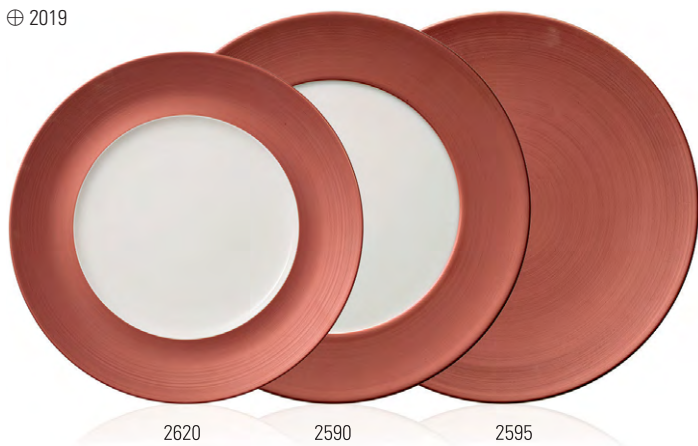

MANUFACTURE GLOW

⊕ 2019

Premium Porcelain, dishwasher safe, microwave safe

Manufacture Glow 10-4262-

Code	Items	Dim.
2590	Gourmet plate	{6} 32x32x2,5cm
2595	Gourmet plate Coupe	{6} 32cm
2620	Flat plate	{6} 29cm

Manufacture Glow 10-4262-

Code	Items	Dim.
2651	Salad plate Coupe	{6} 21cm
2700	Deep plate	{6} 29cm
2701	Deep bowl	{6} 29cm, 0,28l
3867	Bowl flat	{6} 23cm, 0,60l

Supplements: Stemware, Wine & Bar page 57 / Cutlery stainless steel page 69 / Vases & Hurricanes page 115-117.