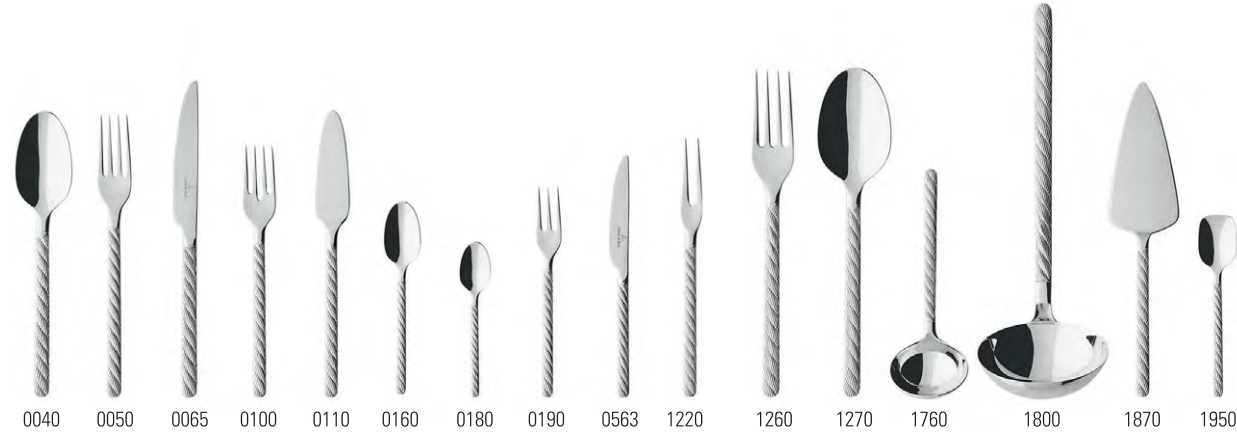

MONTAUK

stainless steel, dishwasher safe

Montauk 12-6448-

Code	Items	Dim.
0040	Dinner spoon	{6} 212mm
0050	Dinner fork	{6} 210mm
0065	Dinner knife	{6} 237mm
0100	Fish fork	{6} 184mm
0110	Fish knife	{6} 214mm
0160	Coffee spoon	{6} 147mm
0180	Espresso spoon	{6} 116mm
0190	Pastry fork	{6} 160mm
0563	Fruit knife	{6} 181mm
1220	Cold meat fork	{1} 195mm

Montauk 12-6448-

Code	Items	Dim.
1260	Serving fork	{1} 242mm
1270	Serving spoon	{1} 244mm
1760	Gravy ladle	{1} 170mm
1800	Soup ladle	{1} 293mm
1870	Pie server	{1} 234mm
1950	Sugar/ice cream spoon	{6} 139mm
9030	Cutlery set 24pcs	
9050	Cutlery set 30pcs	
9072	Cutlery set 70pcs	
9115	Cutlery set 113pcs lunch	

Dinnerware
Stemware
Cutlery
Modern Dining
Gifts
Kids
Seasonals
like. by Williams & Son