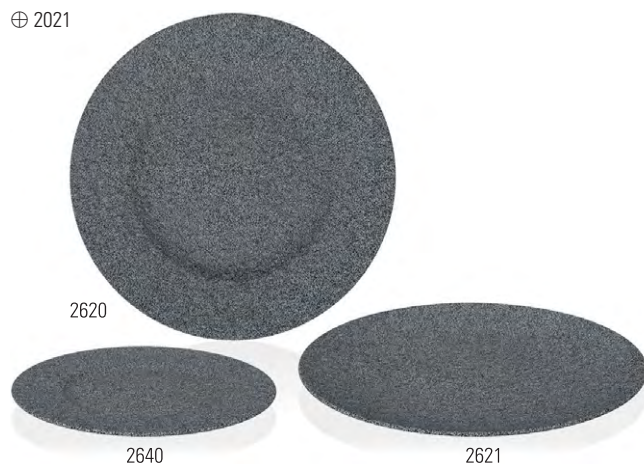

MANUFACTURE ROCK GRANIT

⊕ 2021

Premium Porcelain, dishwasher safe, microwave safe

Manufacture Rock Granit 10-4284-

Code	Items	Dim.
2620	Flat plate	{6} 27x27x2cm
2621	Flat coupe plate	{6} 28,5x28,5x3,5cm
2640	Salad plate	{6} 21,5x21,5x2cm