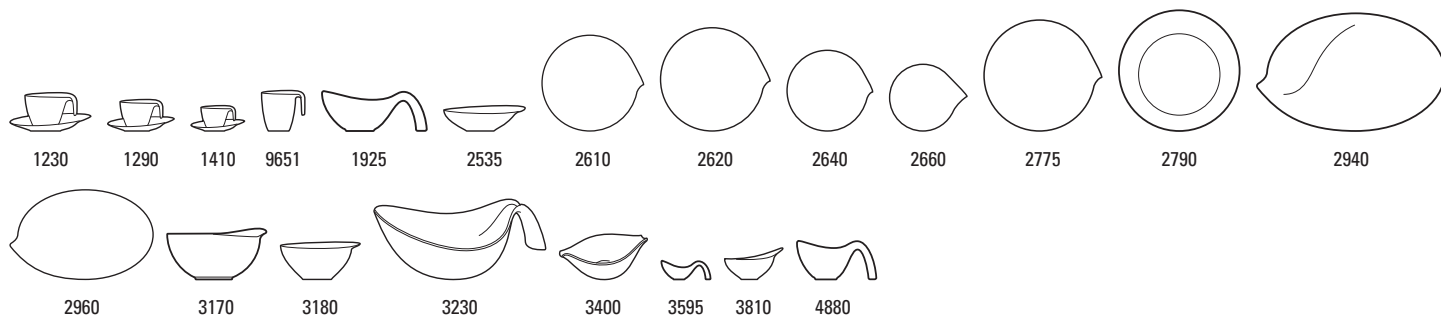

Flow 10-3420-

Code	Items	Dim.
1230	Breakfast cup & saucer 2pcs	
1240	Breakfast cup	{6} 0,38l
1250	Saucer breakfast cup	{6} 21x18cm
1290	Coffee cup & saucer 2pcs	
1300	Coffee cup	{6} 0,20l
1310	Saucer coffee cup	{6} 18x15cm
1410	Espresso cup & saucer 2pcs	
1420	Espresso cup	{6} 0,10l
1430	Saucer espresso cup	{6} 14x12cm
9651	Mug	{6} 0,34l
1925	Bowl with handles	{1} 0,60l
2535	Deep plate/Cereal bowl	{6} 21x20cm, 0,30l
2610	Flat plate small	{6} 26x24cm

2620	Flat plate	{6} 28x27cm
2640	Salad plate	{6} 23x22cm
2660	Bread & butter plate	{6} 20x17cm
2775	Gourmet plate	{6} 31x29cm
2790	Pasta plate	{4} 30cm
2940	Oval platter	{1} 47cm
2960	Oval platter	{1} 36cm
3170	Salad bowl (2)	{1} 2,50l
3180	Salad bowl (3)	{1} 1,70l
3230	Salad bowl with handles	{1} 1,80l
3400	Sauceboat/soup cup	{1} 0,36l
3595	Amuse Bouche	{6} 0,03l
3810	Individual bowl	{6} 16x13cm, 0,30l
4880	Cup with handles	{1} 0,45l