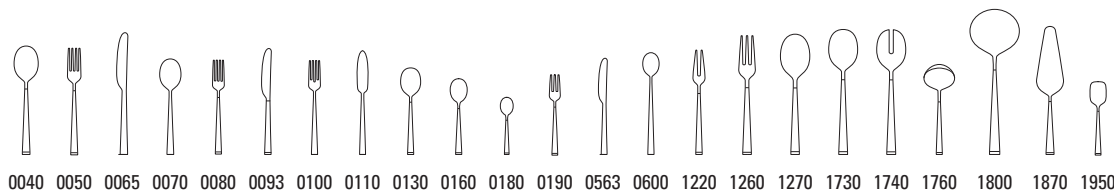

Code	Items	Dim.
1260	Serving fork	{1} 230mm
1270	Serving spoon	{1} 230mm
1730	Salad serving spoon	{1} 240mm
1740	Salad serving fork	{1} 240mm
1760	Gravy ladle	{1} 170mm
1800	Soup ladle	{1} 275mm
1870	Pie server	{1} 245mm
1950	Sugar/ice cream spoon	{6} 140mm
9030	Cutlery set 24pcs	
9050	Cutlery set 30pcs	
9072	Cutlery set 70pcs	
9115	Cutlery set 113pcs lunch	