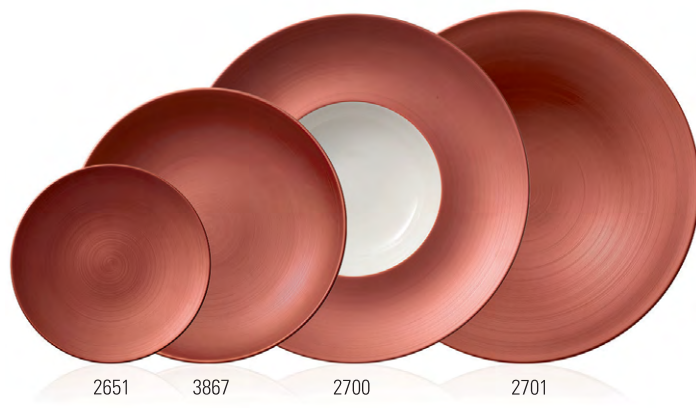

MANUFACTURE GLOW

⊕ 2019

Premium Porcelain, dishwasher safe, microwave safe

Manufacture Glow 10-4262-

Code	Items	Dim.
2590	Gourmet plate	{6} 32x32x2,5cm
2595	Gourmet plate Coupe	{6} 32cm
2620	Flat plate	{6} 29cm

Manufacture Glow 10-4262-

Code	Items	Dim.
2651	Salad plate Coupe	{6} 21cm
2700	Deep plate	{6} 29cm
2701	Deep bowl	{6} 29cm, 0,28l
3867	Bowl flat	{6} 23cm, 0,60l

Supplements: Stemware, Wine & Bar page 57 / Cutlery stainless steel page 69 / Vases & Hurricanes page 115-117.