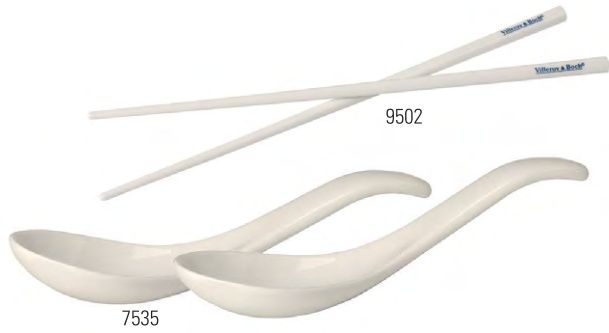

SOUP PASSION

Premium Porcelain, dishwasher safe, microwave safe

Soup Passion 10-4173-

Code	Items	Dim.
7535	Asia spoon Set 2 pcs.	{1} 14,5cm
9502	Chopsticks Set	{1} 24cm