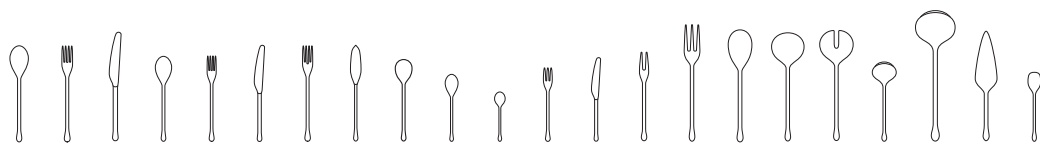

Code	Items	Dim.
1260	<b>Serving fork</b>	{1} 246mm
1270	<b>Serving spoon</b>	{1} 246mm
1730	<b>Salad serving spoon</b>	{1} 236mm
1740	<b>Salad serving fork</b>	{1} 236mm
1760	<b>Gravy ladle</b>	{1} 172mm
1800	<b>Soup ladle large</b>	{1} 283mm
1870	<b>Pie server</b>	{1} 237mm
1950	<b>Sugar/ice cream spoon</b>	{6} 150mm
9030	<b>Cutlery set 24pcs</b>	
9050	<b>Cutlery set 30pcs</b>	
9072	<b>Cutlery set 70pcs</b>	
9115	<b>Cutlery set 113pcs lunch</b>	