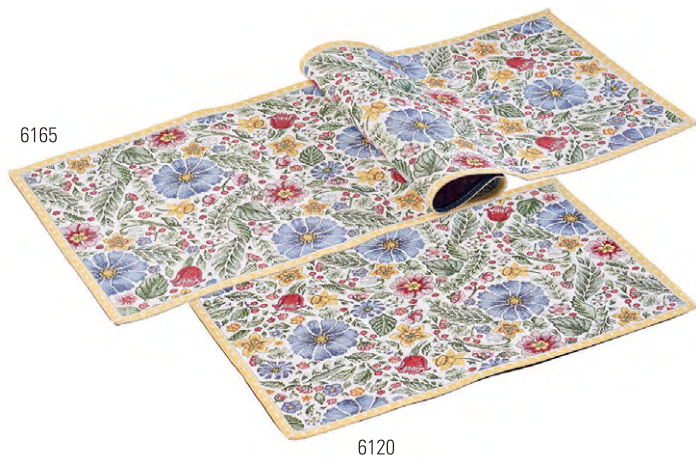

SPRING AWAKENING

70% cotton, 30% polyester

Spring Awakening 14-8638-

Code	Items	Dim.
6120	Gobelin placemat Spring Awakening	{6} 32x48cm
6165	Gobelin table runner Spring Awakening L	{4} 32x96cm

Seasonal item - while stock lasts

SPRING FANTASY