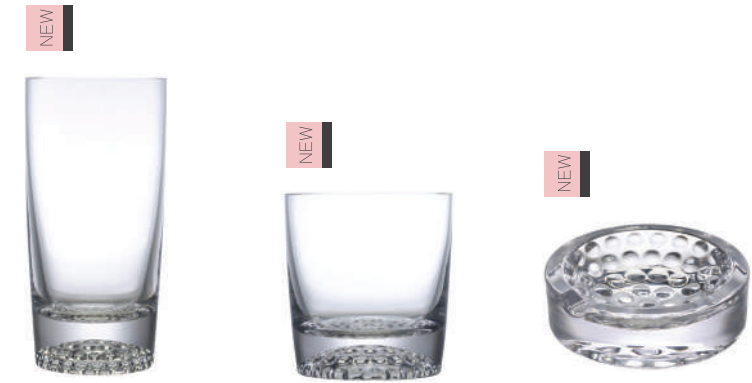

Set of 2
Long Drink
Glasses

22607 • 1107916

Coppa
Bol
Schale
Bol

460 cc / 78.5 mm / 154 mm
15 1/2 oz / 3" / 6"

Set of 2
Whisky
Glasses

22606 • 1107914

Bicchieri Whisky
Verre a Whisky
Whiskeyglas
Vaso de Whisky

350 cc / 90mm / 94 mm
11 3/4 oz / 3 1/2" / 3 3/4"

Ashtray

25651 • 1107918

Posacenere
Cendrier a cigares
Zigarrenascher
Cenicero para habanos

161 mm / 42 mm
6 1/4" / 1 3/4"

Inspired from the golf club and golf ball's unique texture, Ace is a delightful set consisting of four bold items. A cigar ashtray, a pen holder and high/lowball glasses. A perfect gift for golf lovers, reflecting Nudes artisanal quality in lead free crystalline.