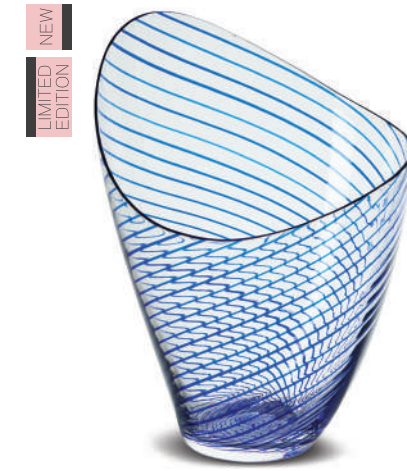

Vase

8151 • 1108338

Vaso
Vase
Vase
Jarrón

258 mm / 342 mm
10 1/4" / 13 1/2"