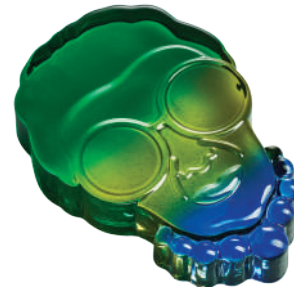

Paperweight
Green & Blue

25440 • 1108205

Farmacarte
Presse-papier
Briefbeschwerer
Pisapapeles

84 * 24 mm / 123 mm
3 1/4" / 4 3/4"

Wearing her thick-framed circular eyeglasses, her colorful lipstick and adorned with heavy layers of necklaces and bracelets, Iris Apfel blends a maximalist sensibility with extreme simplicity. Apfel views simplicity not as a style, but as a state of mind. In keeping with this philosophy, Nude designed a paperweight in three versions (clear, gradient red/orange and gradient green/blue) with an abstracted appearance that nonetheless incorporates her signature look.

28414 • 1055897

Porta candelà
Bougeoir
Kerzenständer
Porta-velas

81 mm / 64 mm
3 1/4" / 2 1/2"

28414 • 1055900

Porta candelà
Bougeoir
Kerzenständer
Porta-velas

81 mm / 64 mm
3 1/4" / 2 1/2"

28414 • 1075481

Porta candelà
Bougeoir
Kerzenständer
Porta-velas

81 mm / 64 mm
3 1/4" / 2 1/2"

28415 • 1055904

Porta candelà
Bougeoir
Kerzenständer
Porta-velas

100 mm / 80 mm
4" / 3 1/4"

28415 • 1055907

Porta candelà
Bougeoir
Kerzenständer
Porta-velas

100 mm / 80 mm
4" / 3 1/4"

28415 • 1075483

Porta candelà
Bougeoir
Kerzenständer
Porta-velas

100 mm / 80 mm
4" / 3 1/4"

28414 • 1055899

Porta candelà
Bougeoir
Kerzenständer
Porta-velas

81 mm / 64 mm
3 1/4" / 2 1/2"

28414 • 1055902

Porta candelà
Bougeoir
Kerzenständer
Porta-velas

81 mm / 64 mm
3 1/4" / 2 1/2"

28414 • 1055901

Porta candelà
Bougeoir
Kerzenständer
Porta-velas

81 mm / 64 mm
3 1/4" / 2 1/2"

28414 • 1055898

Porta candelà
Bougeoir
Kerzenständer
Porta-velas

81 mm / 64 mm
3 1/4" / 2 1/2"

28415 • 1055906

Porta candelà
Bougeoir
Kerzenständer
Porta-velas

100 mm / 80 mm
4" / 3 1/4"

28415 • 1055909

Porta candelà
Bougeoir
Kerzenständer
Porta-velas

100 mm / 80 mm
4" / 3 1/4"

28415 • 1055908

Porta candelà
Bougeoir
Kerzenständer
Porta-velas

100 mm / 80 mm
4" / 3 1/4"

28415 • 1055905

Porta candelà
Bougeoir
Kerzenständer
Porta-velas

100 mm / 80 mm
4" / 3 1/4"

Delightful to touch, they are bold and precise. And while providing both light and warmth, they are almost guaranteed to provoke conversation.