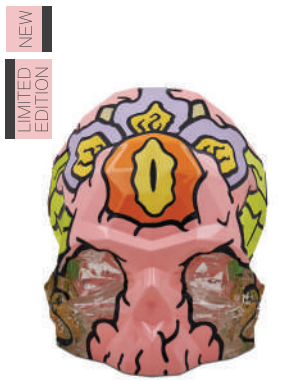

198 * 260 mm / 210 mm
7 3/4 * 10 1/4" / 8 1/4"

Faceted Skull L
Luminous Green

28460 • 1108940

Faceted Schädel
Facettes Skull
Sfaccettato Skull
Tallado Cráneo

198 * 260 mm / 210 mm
7 3/4 * 10 1/4" / 8 1/4"